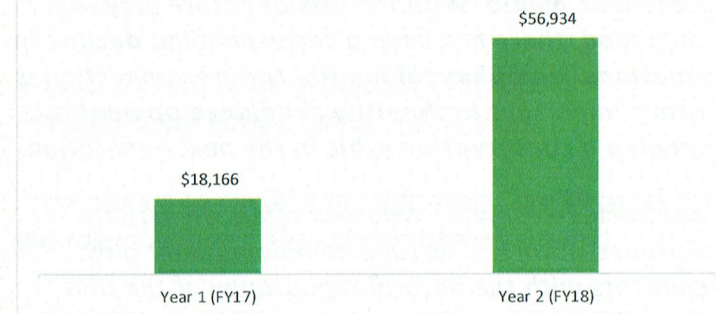

Wildrock Finances

Income Statement

Fiscal Year Ended Sept. 30, 2018 (Unaudited)

Revenues

Cash Contributions	$	173,562
Program Fees & Rentals	$	57,584
Total Revenues	$	231,146

Total Expenses

Total Expenses	$	106,878

Balance Sheet

As of Sept. 30, 2018 (Unaudited)

Assets

Cash	$	143,042
Escrows and Deposits	$	-
Total Current Assets	$	143,042
Land and Land Improvements	$	447,458
Buildings	$	572,894
Equipment	$	21,882
Total Fixed Assets	$	1,042,234

Liabilities and Equity

Liabilities	$	-
Equity	$	1,185,276
Total Liabilities and Equity	$	1,185,276

Wildrock Finances

WILDROCK IS GROWING!

Program Revenue FY17 and FY18